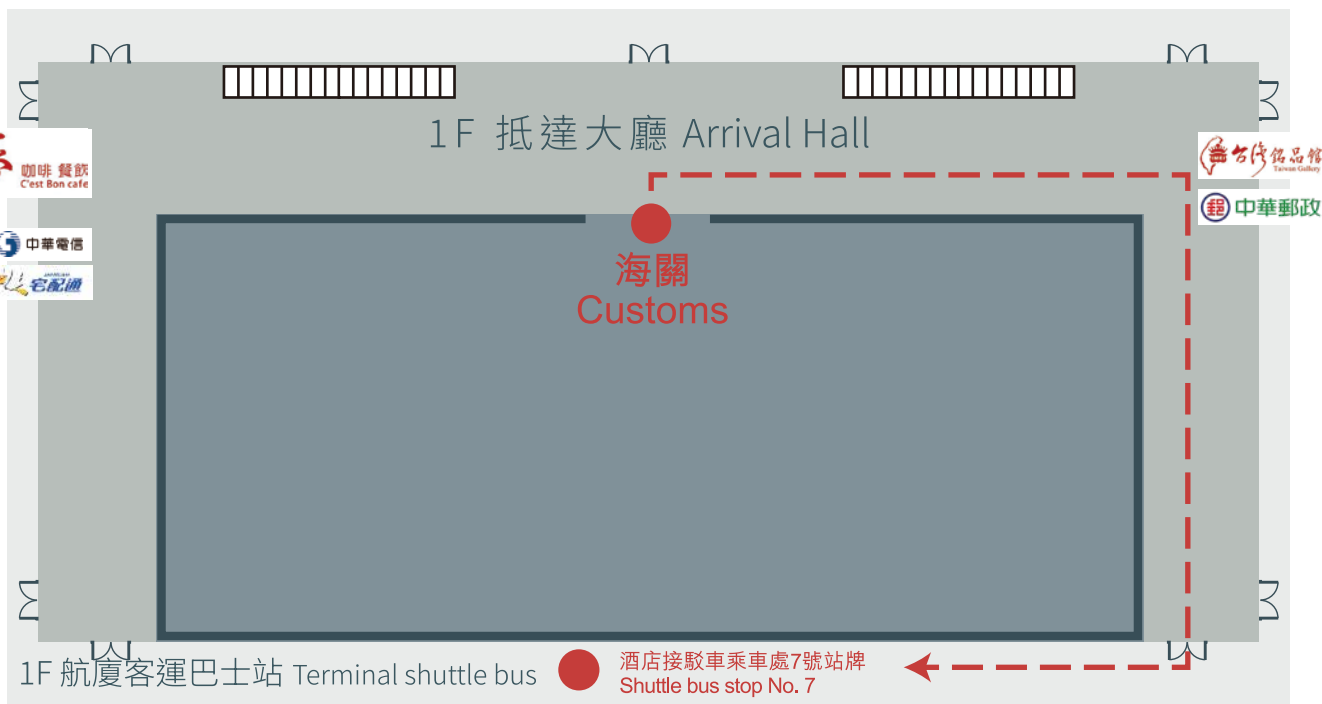

酒店巡迴巴士
Hotel Shuttle Bus

Shuttle bus operation hour 04:00-23:30, every 30 mins.
 營業時間為每日04:00-23:30, 車距為每30分鐘一班

酒店巡迴巴士時刻表					
酒店 Hotel	第一航廈 Terminal 1	第二航廈 Terminal 2	酒店 Hotel	第一航廈 Terminal 1	第二航廈 Terminal 2
04:00	04:15	04:20	14:00	14:15	14:20
04:30	04:45	04:50	14:30	14:45	14:50
05:00	05:15	05:20	15:00	15:15	15:20
05:30	05:45	05:50	15:30	15:45	15:50
06:00	06:15	06:20	16:00	16:15	16:20
06:30	06:45	06:50	16:30	16:45	16:50
07:00	07:15	07:20	17:00	17:15	17:20
07:30	07:45	07:50	17:30	17:45	17:50
08:00	08:15	08:20	18:00	18:15	18:20
08:30	08:45	08:50	18:30	18:45	18:50
09:00	09:15	09:20	19:00	19:15	19:20
09:30	09:45	09:50	19:30	19:45	19:50
10:00	10:15	10:20	20:00	20:15	20:20
10:30	10:45	10:50	20:30	20:45	20:50
11:00	11:15	11:20	21:00	21:15	21:20
11:30	11:45	11:50	21:30	21:45	21:50
12:00	12:15	12:20	22:00	22:15	22:20
12:30	12:45	12:50	22:30	22:45	22:50
13:00	13:15	13:20	23:00	23:15	23:20
13:30	13:45	13:50	23:30	23:45	23:50

車輛將準時發車, 請您提前10分鐘到達等候, 逾時不候; 發車時間若因為交通繁忙而影響發車時間, 敬請見諒。
 如需搭乘接駁車, 請於通關後向左轉, 並依循『飯店巴士』指標前往搭車地點; 酒店免費接駁車的行李可攜數量為每人2件, 每房至多4件。
 The shuttle will depart on time, please arrive 10 minutes earlier.
 Please be aware that the stations estimated departure time above could be slightly affected by traffic during rush hours.
 After clearing customs, please turn left and follow the 'Hotel Bus' signage to reach the shuttle bus station.
 To provide a better service, each passenger only allow to have 2 baggages, and a maximum of 4 baggages per room.

亦可搭乘機場捷運 Airport MRT System

Airport MRT operation hour 06:00-24:00, every 15 mins.
 營業時間為每日06:00-24:00, 車距為每15分鐘

A14a
 機場旅館站
 Airport Hotel station

第二航廈 機場接駁車乘車處 Terminal 2 Shuttle Bus Area

第一航廈 機場接駁車乘車處 Terminal 1 Shuttle Bus Area